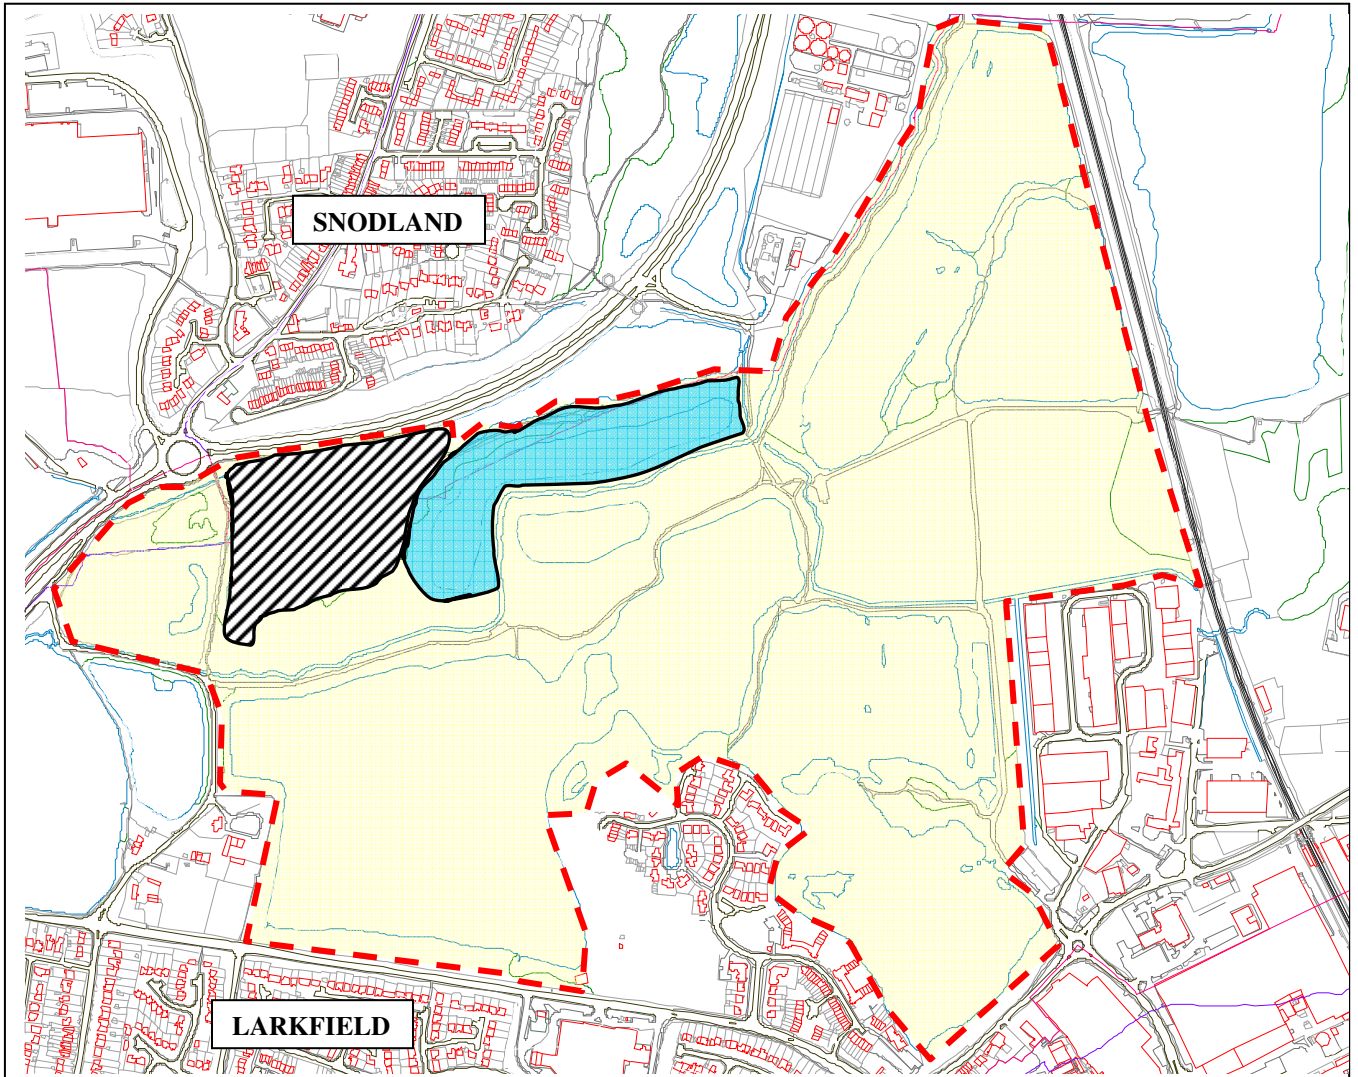

Figure 3

Land Tenure: Leybourne Lakes Country Park, Kent

Based upon Ordnance Survey mapping with the permission of the Controller of her Majesty's Stationery Office © Crown copyright. Unauthorised reproduction infringes Crown copyright and may lead to prosecution or civil proceedings. Tonbridge and Malling BC Licence No. 100023300

KEY

Site Boundary 

No Public Access 

Key Conservation Area, No Public Access 

Tonbridge and Malling Borough Council 

Drawn By MH

Date 01/08/06

Scale Not to Scale