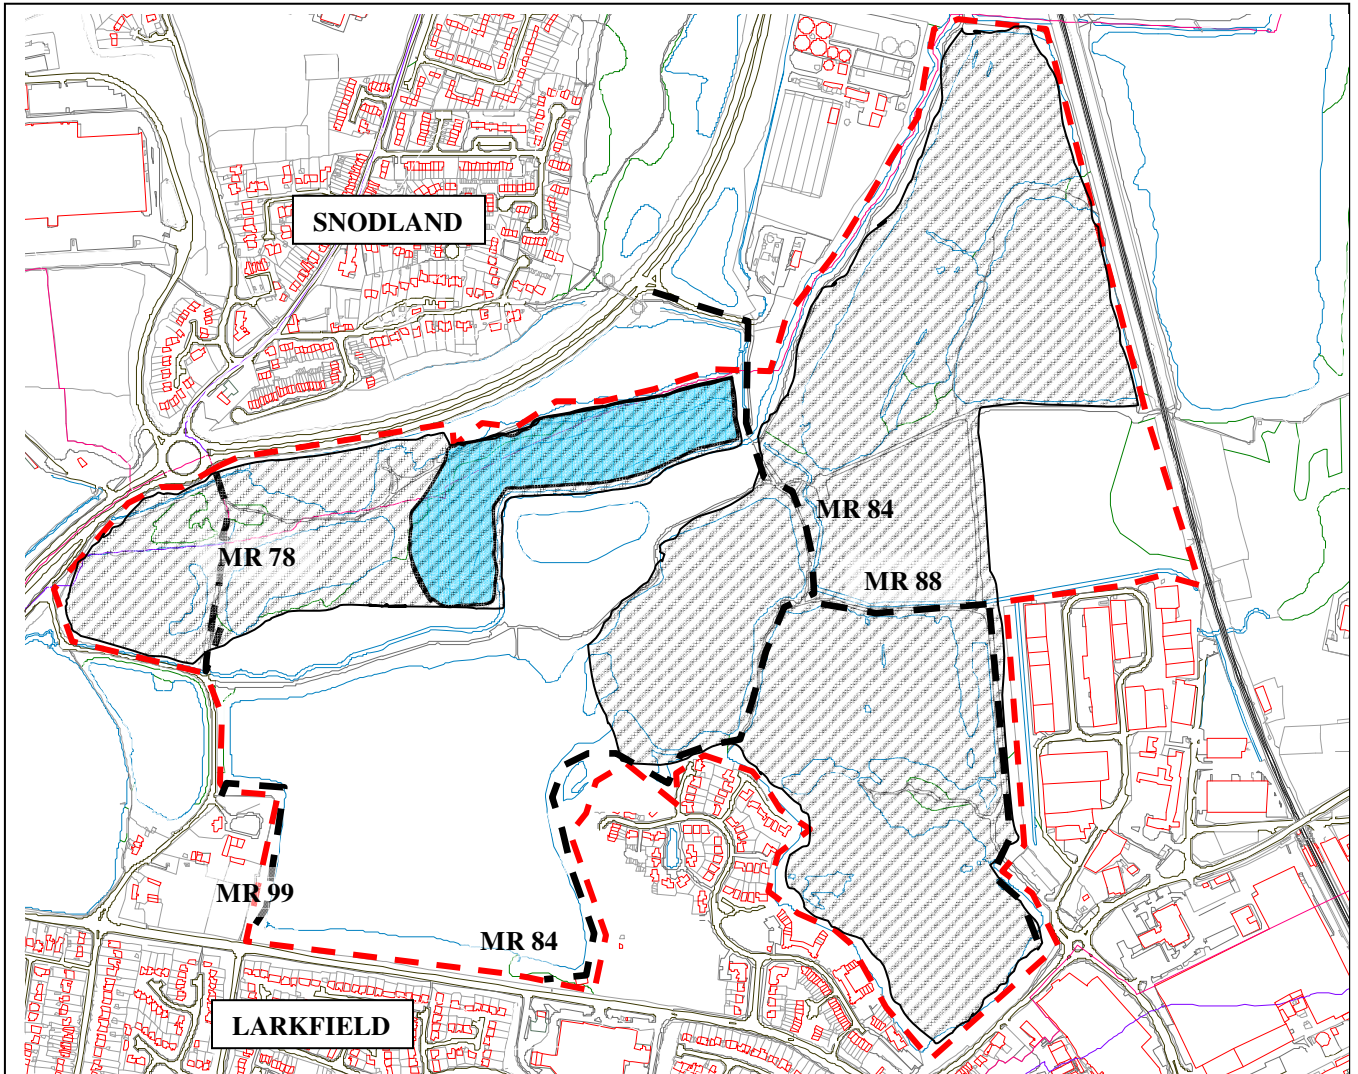

Figure 2

Designations: Leybourne Lakes Country Park, Kent

Based upon Ordnance Survey mapping with the permission of the Controller of her Majesty's Stationery Office © Crown copyright. Unauthorised reproduction infringes Crown copyright and may lead to prosecution or civil proceedings. Tonbridge and Malling BC Licence No. 100023300

KEY

Site Boundary

Site of Nature Conservation Interest

Key Conservation Area, No Public Access

Public Right of Way

Drawn By MH

Date 01/08/06

Scale Not to Scale