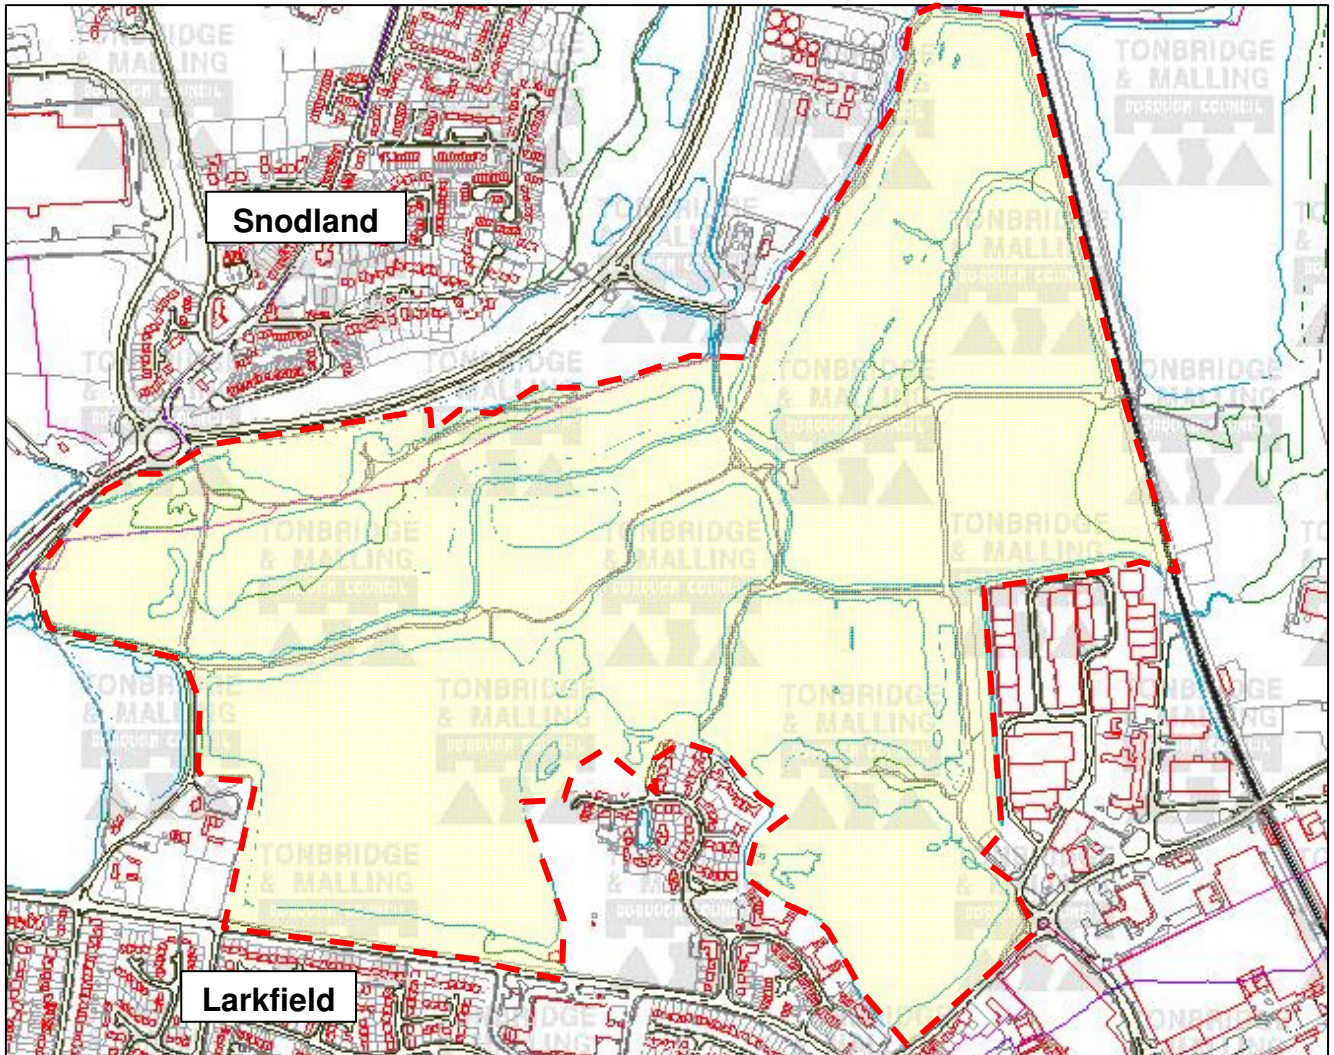

Figure 1

<p>Location Plan: Leybourne Lakes Country Park, Kent</p>	<p>Based upon Ordnance Survey mapping with the permission of the Controller of her Majesty's Stationery Office © Crown copyright. Unauthorised reproduction infringes Crown copyright and may lead to prosecution or civil proceedings. Tonbridge and Malling BC Licence No. 100023300</p>
<p>KEY</p> <p>Site Boundary - - - - -</p>	<p>Drawn By MH</p> <p>Date 01/08/06</p> <p>Scale Not to Scale</p> <div style="text-align: right;">  </div> <div style="text-align: center;">  </div>